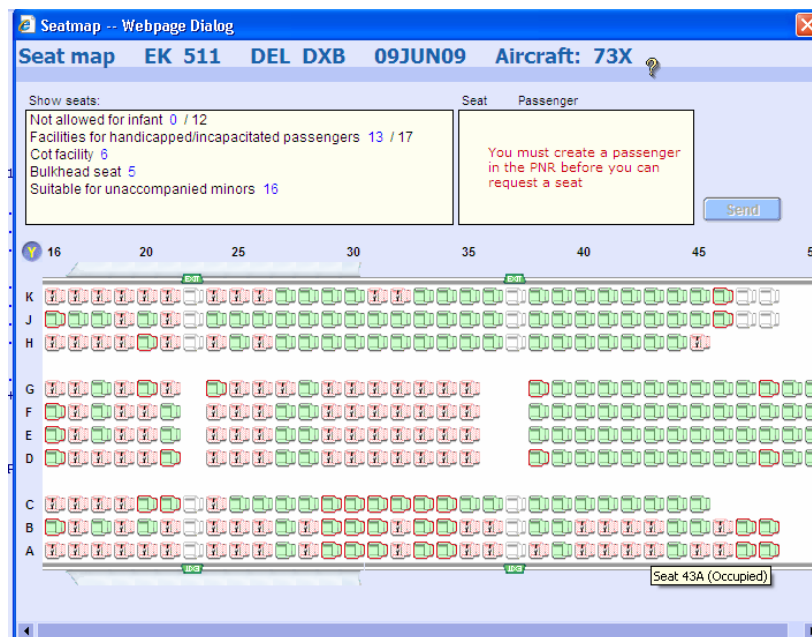

## GREAT NEWS FOR AMADEUS SUBSCRIBERS!!!!!!!!!!!!

AMADEUS IS PLEASED TO ANNOUNCE INTERACTIVE SEAT MAP IN ECONOMY CABIN FOR ALL AMADEUS AGENTS ON EMIRATES!!

Emirates will immediately confirm seat requests in real time before the closure of PNR (End of Transaction-EOT)

- SEAT MAP FUNCTIONALITY PROVIDES AMADEUS AGENTS WITH CURRENT SEATING INFORMATION ON ALL FLIGHTS.
- INTERACTIVE SEAT MAP PROVIDES WITH UP- TO- DATE DISPLAYS IN A GRAPHICAL AMADEUS FORMAT.

REFER TO  GGPCA EK