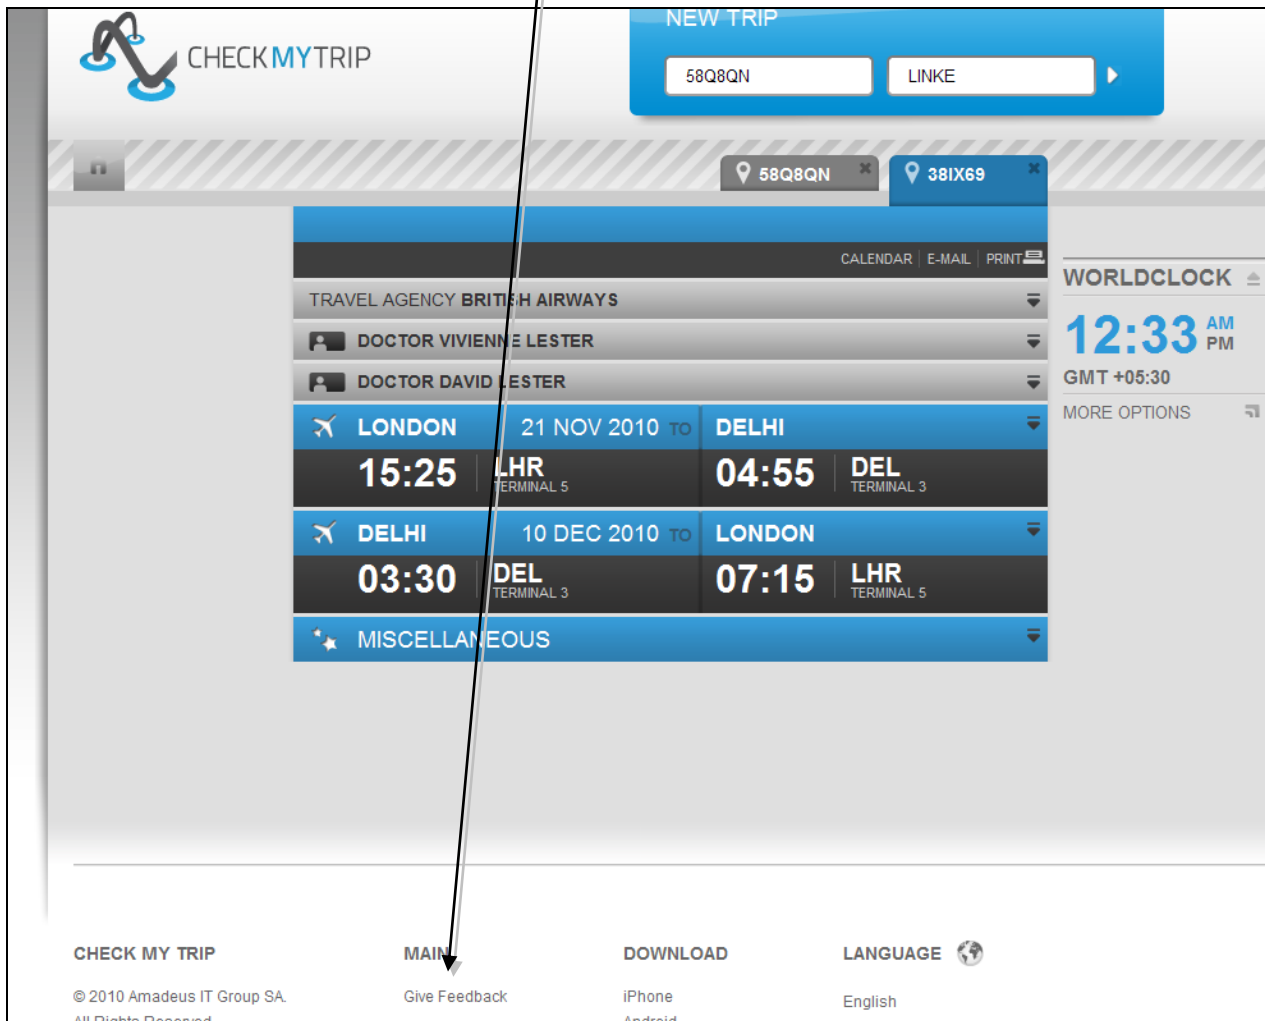

News Flash

Amadeus Flash

End user can give their valuable Feedback to Amadeus Product management team

For details, please visit the url <http://nextgen.checkmytrip.com> or, contact your nearest Amadeus Helpdesk

Amadeus Helpdesk

24 X 7 Access to Amadeus Helpdesk at Nationwide Toll free 1800-111-200

Live Chat Function in Amadeus Selling Platform

Connect to Amadeus Helpdesk through Live Chat Function in Amadeus Selling Platform

Mail to Helpdesk

help@amadeus.in

Know more about Amadeus

www.amadeus.in

Amadeus Learning City

Learn Amadeus using self paced learning solution Amadeus Learning City - www.alc.amadeus.com