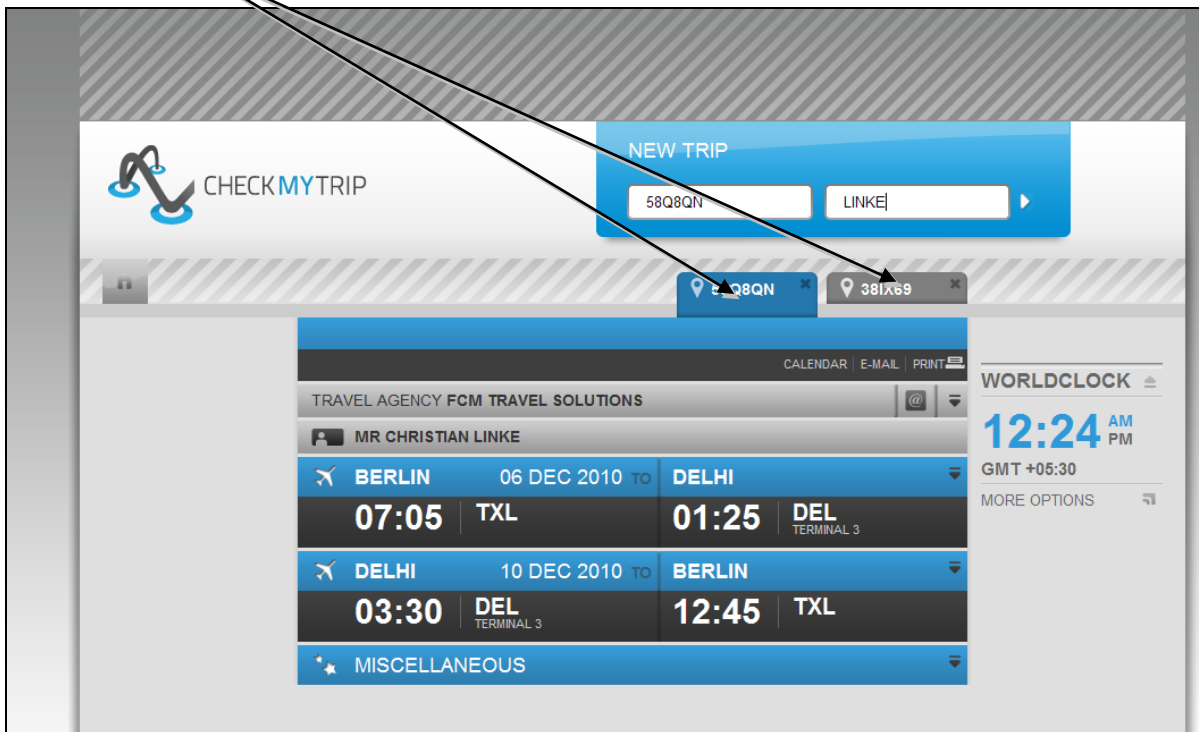

Several PNRS can be opened in the same session

Amadeus Helpdesk

Live Chat Function in Amadeus Selling Platform

Mail to Helpdesk

Know more about Amadeus

Amadeus Learning City

24 X 7 Access to Amadeus Helpdesk at Nationwide Toll free 1800-111-200

Connect to Amadeus Helpdesk through Live Chat Function in Amadeus Selling Platform

help@amadeus.in

www.amadeus.in

Learn Amadeus using self paced learning solution Amadeus Learning City - www.alc.amadeus.com