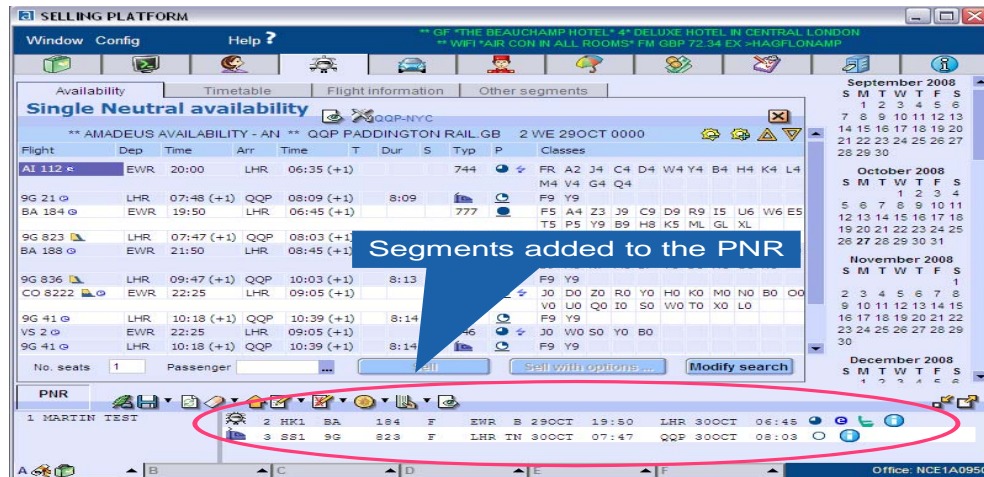

Products & Solutions News Flash

Amadeus Flash

8

amADEUS
Your technology partner

Contact

For more details please Refer **HE RAI** for Amadeus Airport Express functionalities

OR

Amadeus Helpdesk

24x7 Nationwide Toll Free: 1800 111 200

Tel: +91 11 26736633, 46092600, e-mail: help@amadeus.co.in

**So go ahead and book from Kuala Lumpur International Airport (KUL) to Kuala Lumpur city centre (XKL) under IATA code 9G
On your Amadeus Terminal .....!!!!**